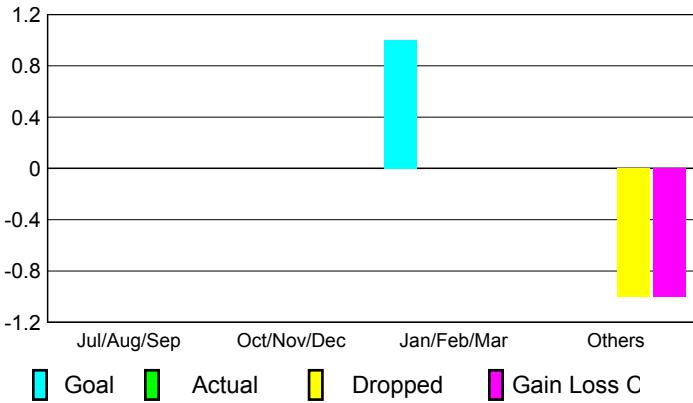

2008-2009 GMT Quarterly Report for District (or Undistricted) **District 104 F**

GMT: **JON BJARNI THORSTEINSSO**

Location: **NORWAY**

GMT CA: **4**

CLUBS

Club Results 2008-2009

Clubs 2007-2008

Month	New Club Goal	Actual New Clubs	Actual Dropped Clubs	Gain/Loss of Clubs	Gain/Loss of Clubs
Jul/Aug/Sep	0	0	0	0	0
Oct/Nov/Dec	0	0	0	0	0
Jan/Feb/Mar	1	0	0	0	0
Apr/May/June	0	0	-1	-1	0
Totals	1	0	-1	-1	0

Club Results 2008-2009

Goal, New, Dropped, Gain/Loss

Comparison of Club Gain/Loss

Current Year Compared to the Previous Year