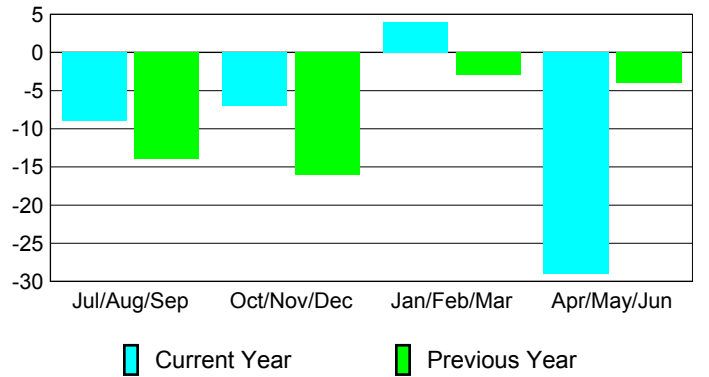

Gender Comparison 2008-2009

Jul/Aug/Sep

Oct/Nov/Dec

Jan/Feb/Mar

Apr/May/June

Male

Female