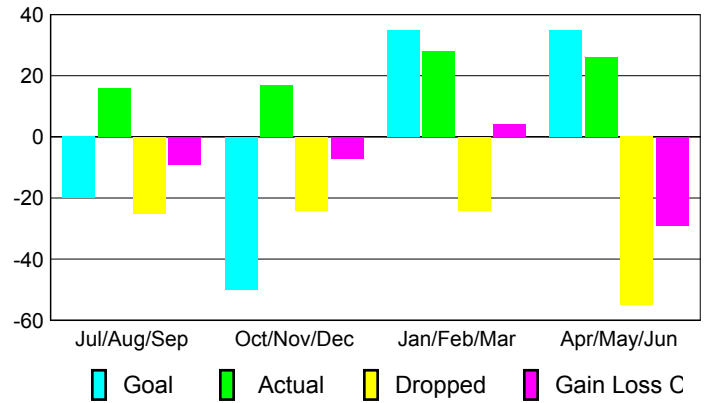

Membership Results 2008-2009

Goal, New, Dropped, Gain/Loss

Comparison of Membership Gain/Loss

Current Year Compared to the Previous Year